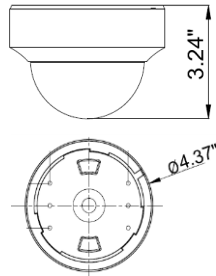

Auto Focus 1080P CVI Indoor IR Dome

IV-DV2812-CVI-AF

Features:

- . 1080P@CVI / CVBS dual video output
- . EN773E + Sony 322 Sensor
- . IR LED: 15pcs
- . IR distance: 60 ft
- . Lens: 2.8-12mm Auto Focus lens: 1x ~ 8x zoom
- . Ultra low illumination
- . DC 12V IP66
- . Up the Coax (via coaxial cable)
- . Motion detection, Privacy mask, HLC, DWDR
- . Built-in 3 Axis bracket for Lens

Specification	IV-DV2812-CVI-AF
Horizontal Resolution	1080P@CVI / CVBS video output simultaneously
Image Sensor	EN773E + Sony 322
Signal System	PAL/NTSC
Lens	2.8-12mm Auto Focus lens
Electronic Shutter	AUTO/MANUAL/FLICKER
Min. Illumination	0.001Lux (F1.2), Black and White (0 Lux LED on)
Back Light	HLC/BLC/WDR
Exposure	AGC: 0-20 steps
	Sens up: Off/2x-8x
White Balance	Auto/Auto-ext/Preset/Manual
Digital Zoom	1.0x-8.0x
Privacy Mask	OFF/ 0~15 Zones
LED Wave Length	15pcs 850nm Infrared LED
IR Distance	60 ft
OSD Menu	Yes (via DVR PTZ Control)
Day / Night	EX/Auto/Color/B&W
IP Rating	IP66
Video Output	CVI : HD-CVI (1080P)
	Analog : 1Vp-p Composite Output(75Ohm/BNC)
Signal Transmitting	Over 1050 feet distance via Coaxial cables(RG59 75-3 Full Cooper)
Dimension	Ø4.37" X 3.24"
Weight	1.70 lbs.
Storage Temperature	-4 °F ~ 140 °F
Operation Temperature	-4 °F ~ 122 °F
Power Supply	DC 12V