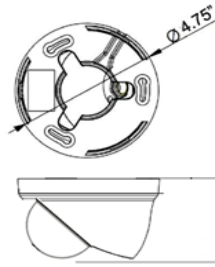

Vandal-Proof IR Dome (1080P HD-CVI) Camera

IV-DP36-CVI

Features:

- . 1/2.7" 2Megapixel CMOS
- . 30fps@1080P
- . High speed, long distance real-time transmission
- . Day/Night (ICR), AWB, AGC, BLC, DNR
- . 3.6mm fixed lens (6mm optional)
- . Max. IR LEDs length 60 feet, Smart IR
- . Up the Coax (via coaxial cable)
- . Motion detection, Privacy mask, HLC
- . DC12V

SPECIFICATION	IV-DP36-CVI
Camera	
Image Sensor	1/2.7" 2Megapixel CMOS
Effective Pixels	1920 (H) x 1080 (V)
Electronic Shutter	1/60s~1/100,000s
Video Frame Rate	30fps@1080P
Synchronization	Internal
Min. Illumination	0.01Lux@F1.2 (AGC ON), 0 Lux IR on
Video Output	1-channel BNC HD-CVI high definition video output
OSD Menu	Yes (via coaxial cable) + UTC function
Camera Features	
Max. IR LEDs Length	60 ft, Smart IR
Day/Night	Auto (ICR) / Color / B/W
Lens	
Focal Length	3.6mm (6mm optional)
Angle of View	H: 80.6° (57.55°)
General	
Power Supply	DC12V±20%
Power Consumption	Max 2.5W
Working Environment	- 22 °F ~ 140 °F / Less than 95%RH (no condensation)
Transmission Distance	Over 1050 feet via 75-3 coaxial cable
Dimensions	Φ 4.75" x 2.5 (h)"
Weight	0.77 lbs / 0.35kg
Material	Metal