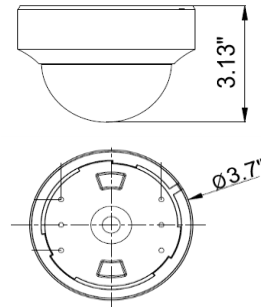

Vandal-Proof IR Dome (1080P HD-CVI) Camera

IV-DF36-CVI

Features:

- . 1/2.7" 2Megapixel CMOS
- . 30fps@1080P
- . High speed, long distance real-time transmission
- . Day/Night (ICR), AWB, AGC, BLC, DNR
- . 3.6mm fixed lens (6mm optional)
- . Max. IR LEDs length 60 feet, Smart IR
- . Up the Coax (via coaxial cable)
- . Motion detection, Privacy mask, HLC
- . IP66, DC12V

SPECIFICATION	IV-DF36-CVI
Camera	
Image Sensor	1/2.7" 2Megapixel CMOS
Effective Pixels	1920 (H) x 1080 (V)
Electronic Shutter	1/60s~1/100,000s
Video Frame Rate	30fps@1080P
Synchronization	Internal
Min. Illumination	0.01Lux@F1.2 (AGC ON), 0Lux IR on
Video Output	1-channel BNC HD-CVI high definition video output
OSD Menu	Yes (via coaxial cable)
Camera Features	
Max. IR LEDs Length	60 ft / 20m, Smart IR
Day/Night	Auto (ICR) / Color / B/W
Lens	
Focal Length	3.6mm (6mm optional)
Angle of View	H: 80.6°(57.55°)
Mount Type	M12
General	
Power Supply	DC12V±20%
Power Consumption	Max 2.5W
Working Environment	-22 °F ~ 140 °F / Less than 95%RH (no condensation)
Transmission Distance	Over 1050 feet distance via Coaxial cables(RG59 75-3 Full Cooper)
Ingress Protection	IP66
Dimensions	Φ 3.7" x 3.13" / Φ94.0mm×79.5mm
Weight	0.77 lbs / 0.35kg
Material	Metal