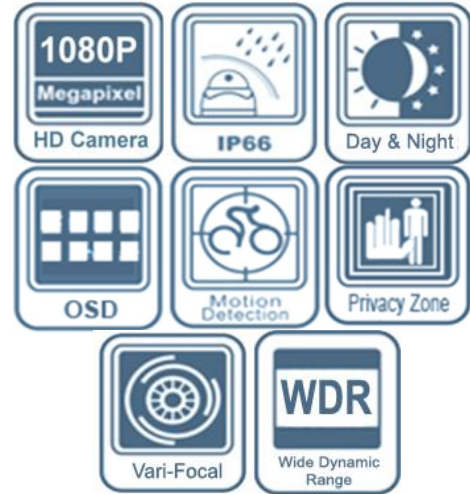

Auto Focus 1080P CVI OWL Vision Low Light Indoor / Outdoor Dome

IV-OVLLC2812-CVI-AF

Features:

- . See color in near darkness without IR LEDs
- . 1/3" Sony IMX291 CMOS
- . 1080P@CVI/CVBS dual video output
- . 30fps@1080P
- . Lens: 2.8-12mm 4x optical zoom; 16x digital Zoom
- . 0.001 Lux low light
- . DC 12V/ AC 24V, IP66
- . Up the Coax (via coaxial cable)
- . Motion detection, Privacy mask, HLC, WDR

Specification	IV-OVLLC2812-CVI-AF
Horizontal Resolution	1080P@CVI / CVBS
Image Sensor	EN773 + 1/3" Sony IMX291 CMOS
Signal System	NTSC / PAL
S/N Ratio	More than 52 dB
Lens	2.8-12mm (Auto Focus)
Electronic Shutter	AUTO/MANUAL/FLICKER
Min. Illumination	0.001 Lux low light
Back Light	Off / HLC / BLC / WDR
DNR	Off / Low / Mid / High
Day / Night	EX / Auto / Color / B & W
AGC	0-20 steps
Sens up	Off / 2x ~ 32x
White Balance	Auto/Auto-ext/Preset/Manual
Digital Zoom	1.0x - 16.0x
Privacy Mask	Off / 0~15 Zones
Connector Video	Dual BNC video output (Green: CVI / Yellow: CVBS)
OSD Menu	Yes
IP Rating	IP66
Video Output	CVI / CVBS
Signal Transmitting	Over 1050 feet distance via Coaxial cables(RG59 75-3 Full Cooper)
Dimension	5.5" X 5"
Weight	2.30 lbs.
Storage Temperature	-4 °F ~ 140 °F
Operation Temperature	-4 °F ~ 122 °F
Power Supply	DC 12V / AC 24V