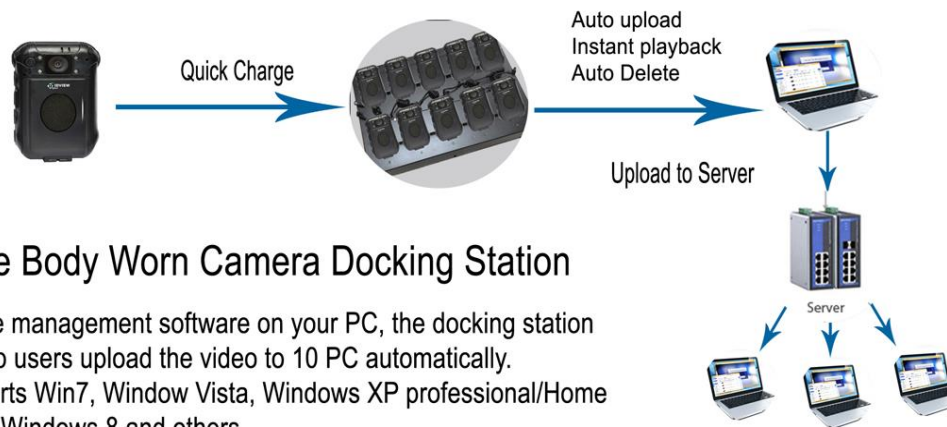

IDVIEW PRO

Full HD 1080P Multi-function Body Worn
IR Night Vision 32GB Police Camera: IV-PBC-02
Law Enforcement Audio & Video Recorder

Optional Docking Station and Camera Management Software

Police Body Worn Camera Docking Station

Other PCS can view the files on LAN

Docking Station

Optional

Camera Management Tool

Optional

Full HD Video

This Police camera, IV-PBC-02, is a body worn high-definition video recorder for law enforcement supporting true HD 1080p Recording. It can record over 8-hour videos on a single charge. With the second battery provided with the unit, a total of 16 hours of battery power is achieved. With one button pressing (Recording Button), IV-PBC-02 will be able to start recording even from the Off Mode or Shutdown State. Plus, user ID and date/time watermark are available.

16 Megapixel Camera

Arriving at the scene of an accident or crime, user can quickly snap photos even while the unit is recording 1080P video in both night vision and full color mode. It features a 16 megapixel camera with burst mode for 3 or 5 photos.

Audio/Voice Recorder

Record victim scene, witness statements or interrogations as a voice recorder.

Instant Playback

2.0 inch TFT LCD display. Pause, rewind, and forward the video at a maximum of 64x speed.