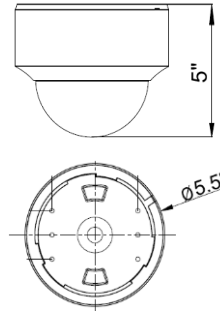

1080P AHD Indoor/Outdoor IR Dome

IV-DV720IR-AHDH

Features:

- . 1080P@AHD / CVBS dual video output
- . EN773E + Sony 322 Sensor
- . IR LED: 30pcs with IR distance: 90 feet
- . Thicker base for easy cable management
- . Lens: 2.8-12mm
- . Ultra low illumination
- . OSD with UTC support
- . DC 12V / AC 24V
- . Motion detection, Privacy mask, HLC, DWDR
- . Built-in 3 Axis bracket for Lens
- . IP66

Specification	IV-DV720IR-AHDH
Horizontal Resolution	1080P@AHD / CVBS video output simultaneously
Image Sensor	EN773E + Sony 322
Signal System	PAL/NTSC
Lens	2.8-12mm
Electronic Shutter	AUTO/MANUAL(1/60 ~ 1/30,000 sec)
Min. Illumination	0.001Lux (F1.2), Black and White (0 Lux LED on)
BLC	Off/BLC
HLC	Off/HLC
AGC	0-20 steps
Sens up	Off / 2x ~ 8x
White Balance	Auto/Auto-ext/Preset/Manual
Digital Zoom	1.0x ~ 8.0x
Privacy Mask	16 Zones
LED Wave Length	30pcs 850nm Infrared LED
IR Distance	90 ft
OSD Menu	Yes (via coaxial cable)
LED Auto Switch	Night / Day, ON / OFF
IP Rating	IP66
Video Output	AHD : AHD (1080P) Analog : 1Vp-p Composite Output (75Ohm/BNC)
Signal Transmitting	Over 1050 feet distance via Coaxial cables (RG59 75-3 Full Cooper)
Dimension	5.5" X 5"
Weight	2.30 lbs.
Storage Temperature	-4 °F ~ 140 °F
Operation Temperature	-4 °F ~ 122 °F
Power Supply	DC 12V / AC 24V