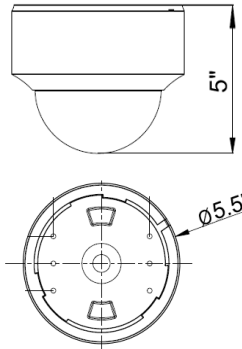

1080P AHD Indoor/Outdoor IR Dome

IV-DV720IR-AHDH

Features:

- . 1080P@AHD / CVBS dual video output
- . EN773E + Sony 322 Sensor
- . IR LED: 30pcs with IR distance: 90 feet
- . Thicker base for easy cable management
- . Lens: 2.8-12mm
- . Ultra low illumination
- . OSD with UTC support
- . DC 12V / AC 24V
- . Motion detection, Privacy mask, HLC, DWDR
- . Built-in 3 Axis bracket for Lens
- . IP66

Specification	IV-DV720IR-AHDH
Horizontal Resolution	1080P@AHD / CVBS video output simultaneously
Image Sensor	EN773E + Sony 322
Signal System	PAL/NTSC
Lens	2.8-12mm
Electronic Shutter	AUTO/MANUAL(1/60 ~ 1/30,000 sec)
Min. Illumination	0.001Lux (F1.2), Black and White (0 Lux LED on)
BLC	Off/BLC
HLC	Off/HLC
AGC	0-20 steps
Sens up	Off / 2x ~ 8x
White Balance	Auto/Auto-ext/Preset/Manual
Digital Zoom	1.0x ~ 8.0x
Privacy Mask	16 Zones
LED Wave Length	30pcs 850nm Infrared LED
IR Distance	90 ft
OSD Menu	Yes (via coaxial cable)
LED Auto Switch	Night / Day, ON / OFF
IP Rating	IP66
Video Output	AHD: AHD (1080P) Analog: 1Vp-p Composite Output (75Ohm/BNC)
Signal Transmitting	Over 1050 feet distance via Coaxial cables (RG59 75-3 Full Cooper)
Dimension	5.5" X 5"
Weight	2.30 lbs.
Storage Temperature	-4 °F ~ 140 °F
Operation Temperature	-4 °F ~ 122 °F
Power Supply	DC 12V / AC 24V