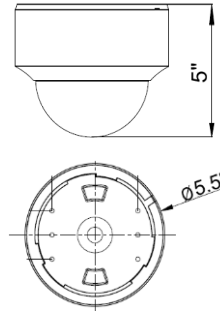

Auto Focus 1080P AHD Indoor/Outdoor IR Dome

IV-DV720IR-AHDH-AF

Features:

- . 1080P@AHD / CVBS dual video output
- . EN773E + Sony 322 Sensor
- . IR LED: 30pcs with IR distance: 90 feet
- . Thicker base for easy cable management
- . Lens: 2.8-12mm Auto Focus lens: 1 ~ 8X zoom
- . Ultra low illumination
- . OSD with UTC support
- . DC 12V / AC 24V
- . Motion detection, Privacy mask, HLC, DWDR
- . Built-in 3 Axis bracket for Lens
- . IP66

Specification	IV-DV720IR-AHDH-AF
Horizontal Resolution	1080P@AHD / CVBS video output simultaneously
Image Sensor	EN773E + Sony 322
Signal System	PAL/NTSC
Lens	2.8-12mm Auto Focus lens
Electronic Shutter	AUTO/MANUAL(1/60 ~ 1/30,000 sec)
Min. Illumination	0.001Lux (F1.2), Black and White (0 Lux LED on)
BLC	Off/BLC
HLC	Off/HLC
AGC	0-20 steps
Sens up	Off / 2x ~ 8x
White Balance	Auto/Auto-ext/Preset/Manual
Digital Zoom	1.0x ~ 8.0x
Privacy Mask	16 Zones
LED Wave Length	30pcs 850nm Infrared LED
IR Distance	90 ft
OSD Menu	Yes (via coaxial cable)
LED Auto Switch	Night / Day, ON / OFF
IP Rating	IP66
Video Output	AHD : AHD (1080P) Analog : 1Vp-p Composite Output (75Ohm/BNC)
Signal Transmitting	Over 1050 feet distance via Coaxial cables (RG59 75-3 Full Cooper)
Dimension	5.5" X 5"
Weight	2.30 lbs.
Storage Temperature	-4 °F ~ 140 °F
Operation Temperature	-4 °F ~ 122 °F
Power Supply	DC 12V / AC 24V