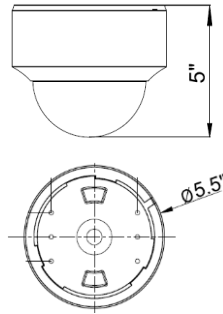

Specification	IV-DV720IR-AHDH-AF-HT
Horizontal Resolution	1080P@AHD / CVBS video output simultaneously
Image Sensor	EN773E + Sony 322
Signal System	PAL/NTSC
Lens	2.8-12mm Auto Focus lens, Motorized Lens
Electronic Shutter	AUTO/MANUAL(1/60 ~ 1/30,000 sec)
Min. Illumination	0.001Lux (F1.2), Black and White (0 Lux LED on)
BLC	Off/BLC
HLC	Off/HLC
AGC	0-20 steps
Sens up	Off / 2x ~ 8x
White Balance	Auto/Auto-ext/Preset/Manual
Digital Zoom	1.0x ~ 8.0x
Privacy Mask	16 Zones
LED Wave Length	30pcs 850nm Infrared LED
IR Distance	105 ft
OSD Menu	Yes (via coaxial cable)
LED Auto Switch	Night / Day, ON / OFF
IP Rating	IP66
Video Output	AHD : AHD (1080P) Analog : 1Vp-p Composite Output (75Ohm/BNC)
Signal Transmitting	Over 1050 feet distance via Coaxial cables (RG59 75-3 Full Cooper)
Dimension	5.5" X 5"
Weight	2.65 lbs.
Storage Temperature	-4 °F ~ 140 °F
Operation Temperature	-40°F to 122°F ( Heater On)
Power Supply	DC 12V / AC 24V