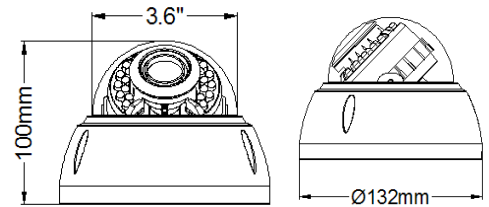

4 in 1 Autofocus 1080P Indoor / Outdoor IR Dome

IV-DV720IR-F-H-AF

Features:

- . 1080P@TVI/CVI/AHD/CVBS video output
- . 1/2.9" 2MP SONY EXmor CMOS
- . 100 dB Double Shutter WDR
- . Auto Defog, HLC, Privacy mask, motion detection, 32X Sense up
- . 2D/3D DNR, anti-ghost effect
- . Multi Languages OSD Control from Recorder
- . DC12V (AC24V Optional)

Junction Box (optional)
IV-JBK02W