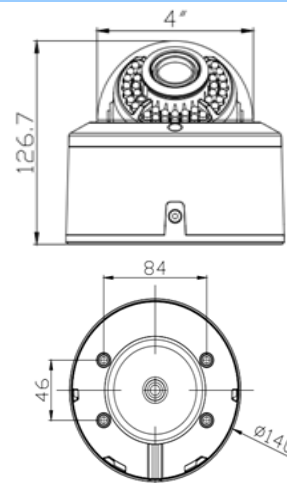

## 5MP 4 in 1 Indoor / Outdoor IR Dome

**IV-DV28125MP-FH**

**Features:**

- . 5.0MP 4-in-1 camera (HD-TVI/AHD/CVI/CVBS)
- . 5.0MP@TVI/AHD & 4.0MP @ CVI & CVBS video output
- . Varifocal lens 2.8~12mm
- . 30pcs IR LEDs, IR distance: 82ft
- . Support ICR switch, 2D-DNR, Day/night, D-WDR
- . DC 12V IP66

**Use the toggle switch to select the four video output modes:**

Select your video protocol by switching the positions of the toggle switches per the below diagram. The toggle switches are located at the end of the camera cable

Specification	IV-DV28125MP-FH
Horizontal Resolution	5MP@ TVI/AHD & 4MP@ CVI & CVBS
Image Sensor	1/2.5" CMOS
Effective Pixels	2592 x 1944
Signal System	PAL / NTSC
S/N Ratio	≥50dB (AGC Off)
Min. Illumination	0.1Lux @F1.2 (AGC on) 0 Lux IR LED on
Video Output	TVI /AHD (5MP@25fps, 4MP /3MP/1080P@30fps); CVI (4MP@25fps, 3MP/1080P@30fps); Analog (1280x576, 1280x480)
Lens	Varifocal lens 2.8~12mm
Day&Night	EXTERN,COLOR, B&W,AUTO
White Balance	Auto
OSD	English / Chinese
UTC	Support
White Balance	Auto/Auto-ext/Preset/Manual
Privacy Mask	Off / 0~15 Zones
IR LED	30pcs IR LED
IR Distance	82ft (25m)
Connector Video	BNC
LED Switch	AUTO
Video Output	TVI / CVI / AHD / CVBS
Power Supply	DC12V±10%
Power Consumption	3W (Max. 3.6W with IR cut filter on)
Weight	1.28lbs (580g)
IP Rating	IP66
Working Temperature/Humidity	-4°F ~ 122°F (-20°C ~ 50°C)
Working Humidity	Humidity 90% or less (non-condensing)
Dimension	Ø 4.75" X 3.75" (h)
Weight	1.65 lbs.
Dimensions	Ø5.2" x 3.94" (Ø132mm x 100mm)