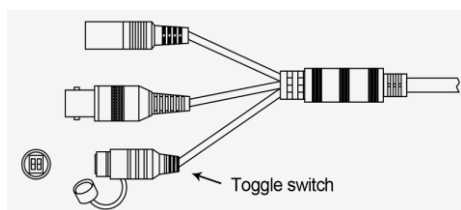

## 5MP 4 in 1 Indoor / Outdoor IR Dome

**IV-DV28125MP-FH**

**Features:**

- . 5.0MP 4-in-1 camera (HD-TVI/AHD/CVI/CVBS)
- . 5.0MP@TVI/AHD & 4.0MP @ CVI & CVBS video output
- . Varifocal lens 2.8~12mm
- . 30pcs IR LEDs, IR distance: 82ft
- . Support ICR switch, 2D-DNR, Day/night, D-WDR
- . DC 12V IP66

**Use the toggle switch to select the four video output modes:**

Select your video protocol by switching the positions of the toggle switches per the below diagram. The toggle switches are located at the end of the camera cable

Specification	IV-DV28125MP-FH
Horizontal Resolution	5MP@ TVI/AHD & 4MP@ CVI & CVBS
Image Sensor	1/2.5" CMOS
Effective Pixels	2592 x 1944
Signal System	PAL / NTSC
S/N Ratio	≥50dB (AGC Off)
Min. Illumination	0.1Lux @F1.2 (AGC on) 0 Lux IR LED on
Video Output	TVI /AHD (5MP@25fps, 4MP /3MP/1080P@30fps); CVI (4MP@25fps, 3MP/1080P@30fps); Analog (1280x576, 1280x480)
Lens	Varifocal lens 2.8~12mm
Day&Night	EXTERN,COLOR, B&W,AUTO
White Balance	Auto
OSD	English / Chinese
UTC	Support
White Balance	Auto/Auto-ext/Preset/Manual
Privacy Mask	Off / 0~15 Zones
IR LED	30pcs IR LED
IR Distance	82ft (25m)
Connector Video	BNC
LED Switch	AUTO
Video Output	TVI / CVI / AHD / CVBS
Power Supply	DC12V±10%
Power Consumption	3W (Max. 3.6W with IR cut filter on)
Weight	1.28lbs (580g)
IP Rating	IP66
Working Temperature/Humidity	-4°F ~ 122°F (-20°C ~ 50°C)
Working Humidity	Humidity 90% or less (non-condensing)
Dimension	Ø 4.75" X 3.75" (h)
Weight	1.65 lbs.
Dimensions	Ø5.2" x 3.94" (Ø132mm x 100mm)