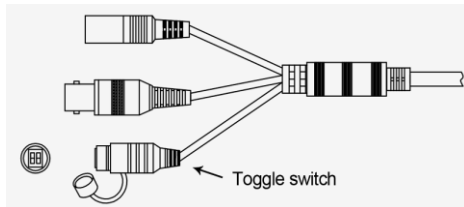

## 4MP 4 in 1 Vandal Proof Indoor/ Outdoor Eyeball Dome

IV-DE28124MP-FH

**Features:**

- . 4.0MP 4-in-1 camera (HD-TVI/AHD/CVI/CVBS)
- . 4.0MP@TVI/AHD/CVI & CVBS video output
- . Varifocal lens 2.8~12mm
- . 24pcs IR LEDs, IR distance: 98 ~ 131ft
- . Support ICR switch, 2D-DNR, Day/night, D-WDR
- . DC 12V IP66

**Use the OSD joystick to switch among the four video output modes:**

Select your video protocol by switching the positions of the toggle switches per the below diagram.

The toggle switches are located at the end of the camera cable

Specification	IV-DE28124MP-FH
Horizontal Resolution	4MP@ TVI/AHD/CVI & CVBS
Image Sensor	1/2.5" CMOS
Signal System	PAL / NTSC
Effective Pixels	2592 x 1520
S/N Ratio	More than 52 dB
Lens	2.8-12mm
Electronic Shutter	AUTO/MANUAL /FLICKER
Min. Illumination	0.1Lux @F1.2 (AGC on) 0 Lux IR LED on
Synchronization	Internal synchronization
Video Output	TVI /AHD/CVI (4MP@25fps, 3MP/1080P@30fps); Analog (1280x576, 1280x480)
Back Light	Off / HLC / BLC / WDR
DNR	Off / Low / Mid / High
Day / Night	EX / Auto / Color / B & W
UTC	Support
White Balance	Auto/Auto-ext/Preset/Manual
Privacy Mask	Off / 0~15 Zones
LED Wave Length	24pcs IR LED
IR Distance	98~131ft (30~40m)
Connector Video	BNC
LED Switch	AUTO
IP Rating	IP66
Video Output	TVI / CVI / AHD / CVBS
Power Supply	DC12V±10%
Power Consumption	3W (Max. 3.6W with IR cut filter on)
Weight	1.08lbs (490g)
IP Rating	IP66
Working Temperature/Humidity	-4°F ~ 122°F (-20°C ~ 50°C)
Working Humidity	Humidity 90% or less (non-condensing)
Dimension	Ø 4.75" X 3.75" (h)
Weight	1.65 lbs.